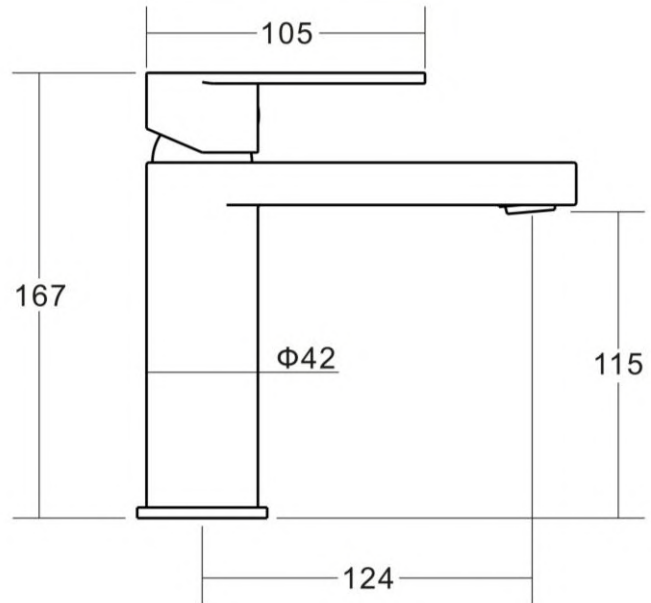

KALI Basin Mixer

SAVE MODE™

Featuring the Exclusive Collection
vito berton

FOR MORE INFORMATION VISIT
www.aldertapware.com.au

AVAILABLE FINISHES:

CHROME

MATTE
BLACK

SPECIFICATIONS

PRODUCT CODE:	49093 CHROME 49095 MATTE BLACK
WELS:	5 STAR 6 Litres/Min T38172
MATERIAL:	BRASS
CARTRIDGE:	25mm ceramic disc
TEMPERATURE:	MAX 75° C
PRESSURE:	MAX 500 KPA
CONNECTIONS:	½" BSP Female
ACCREDITATIONS:	AS/NZS 3718 – WM 002002

PRODUCT FEATURES

- Streamlined paddle designed lever and matching spout for contemporary homes
- Solid brass construction with a fixed spout ensures optimal performance
- Modern integrated aerator for a seamless ascetic
- SAVE MODE™ reduces household hot water energy costs by up to 20%
- MIXER-LOK™ ensures your mixer never works loose
- Australian designed and engineered
- Available in 6 Star 4.5L/Min on request