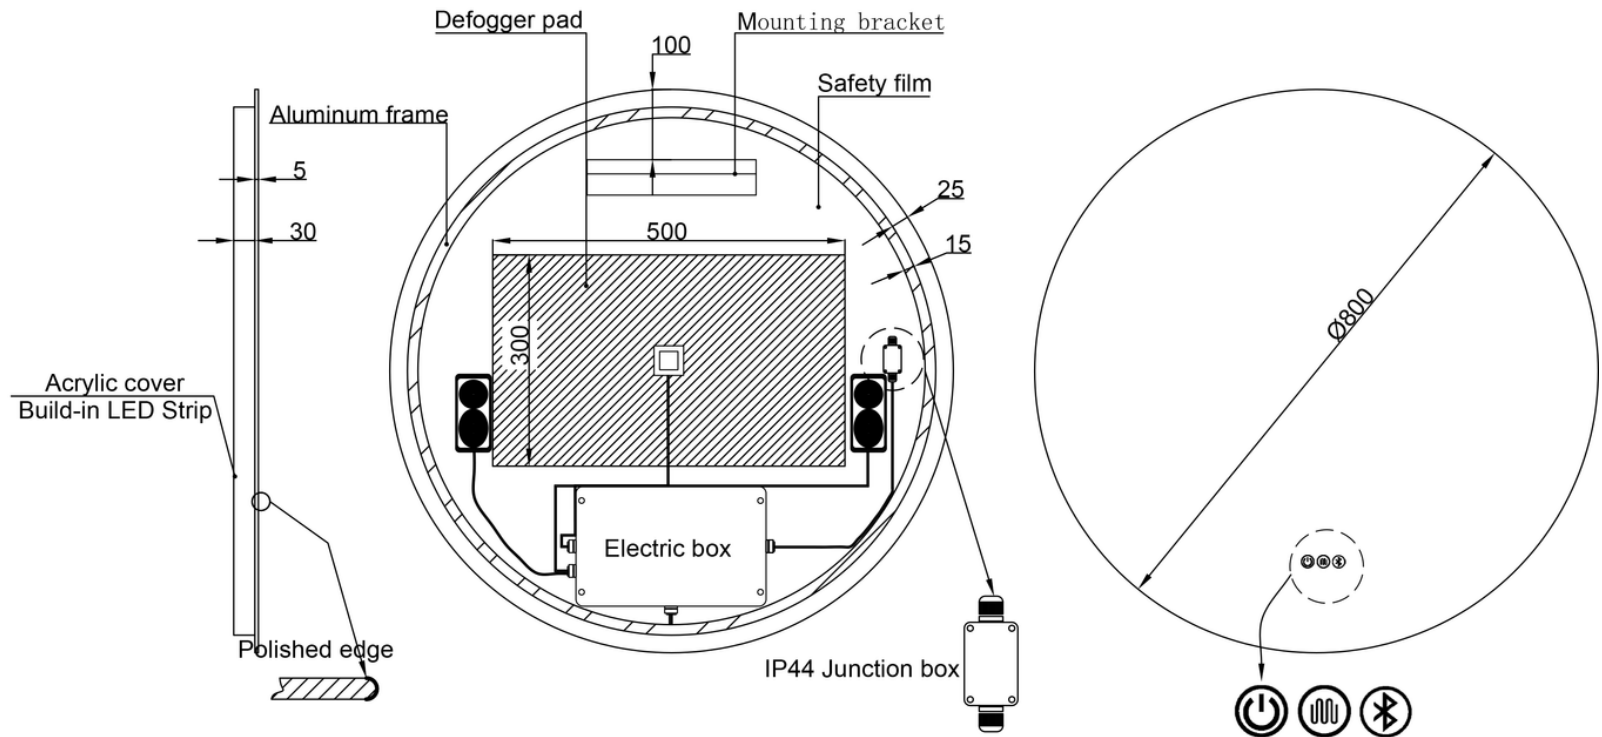

CIRCO

CIR800-B

SPECIFICATIONS

MIRRORING A BRIGHTER HOME

SKU CIR800-B

Size

- W 800mm
- H 800mm
- D 35mm
- N.W. 7.5KG

Features

- Touch buttons
- 3 LED Colour temperatures
- Light dimmable
- Mirror Demister with auto cut-off time
- Bluetooth speakers
- Button illumination switchable to off
- CCT remembrance
- Copper free 5mm mirror
- 220-240V AC 50/60Hz
- IP44 rating
- RCM compliant
- Includes hanging kit and junction box

NOTE: Must be installed by a licensed tradesman.

www.lumixe.com.au | 1300 586 493

All measurements are in mm and are for reference only. We recommend using a physical product for final measurement and rough-in stages. While we aim to have all measurements perfect at the time of publication and production normal manufacturing tolerances are to be expected and technical drawings may differ from actual product. Lumixe reserves the right to make modifications with prior notice.