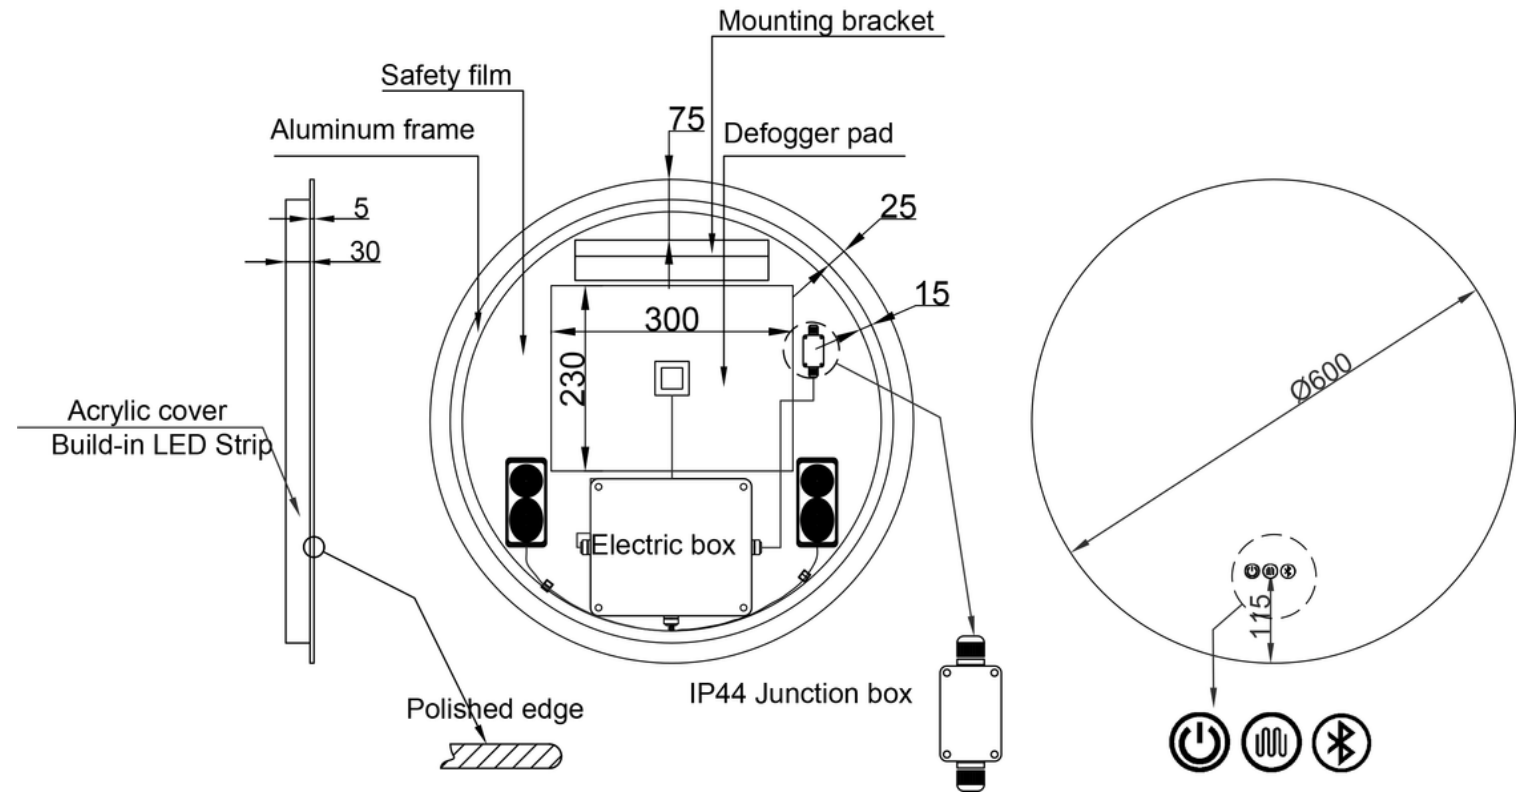

CIR600-B

Size

- W 600mm
- H 600mm
- D 35mm
- N.W. 4.5KG

Features

- Touch buttons
- 3 LED Colour temperatures
- Light dimmable
- Mirror Demister with auto cut-off time
- Bluetooth speakers
- Button illumination switchable to off
- CCT remembrance
- Copper free 5mm mirror
- 220-240V AC 50/60Hz
- IP44 rating
- RCM compliant
- Includes hanging kit and junction box

NOTE: Must be installed by a licensed tradesman.

All measurements are in mm and are for reference only. We recommend using a physical product for final measurement and rough-in stages. While we aim to have all measurements perfect at the time of publication and production normal manufacturing tolerances are to be expected and technical drawings may differ from actual product. Lumixe reserves the right to make modifications with prior notice.