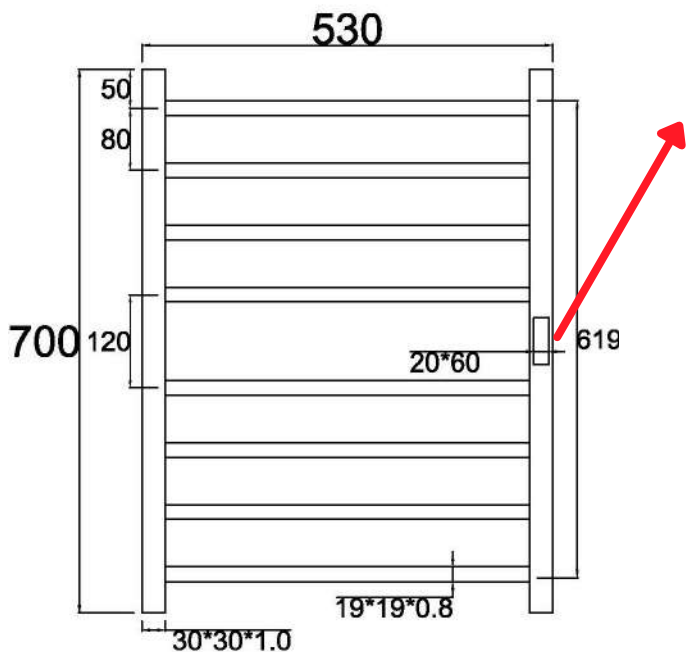

FLAT SQ8 SPECIFICATIONS SHEET

Towel rail timer build in to every towel rail

Manufactured to International Standards

AS/NZ60335.2.43:2018

AS/NZ60335.1

IP Rating IP55

Concealed Wiring Included

Wiring

Your Hotwire rail can be installed with the cable coming from either left, right. 1.5 meters of flex is provided as are all the components required for concealed Wiring. A 3 pin plug is also fitted

Supply

STYLE

Model	Flat SQ8
Number of Rails	8
Height (mm)	700
Width (mm)	530
Depth (mm)	120
Weight (kg)	4
Watts	80