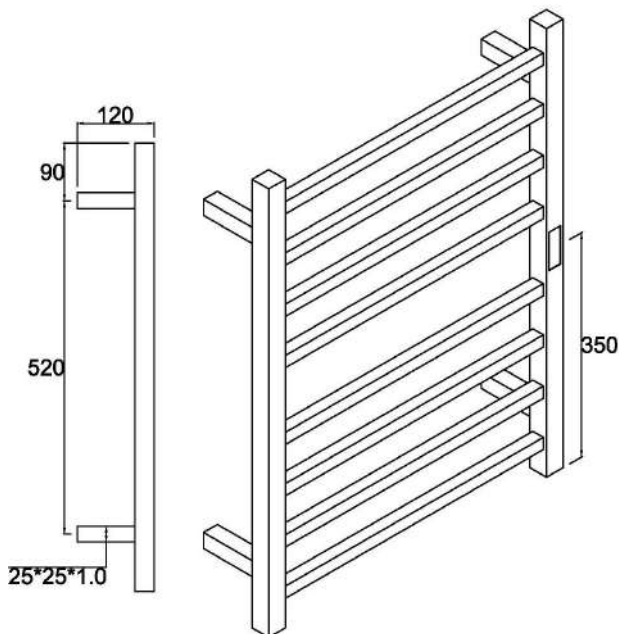

Finish Options

- Stainless Steel
- Gun Metal Grey
- Gold
- Brushed Nickel
- Matte Black

Note

All measurements and specifications are subject to change without notice. Exact dimensions for product supplied may vary slightly from specifications provided

STYLE

Model	Flat SQ8
Number of Rails	8
Height (mm)	700
Width (mm)	530
Depth (mm)	120
Weight (kg)	4
Watts	80